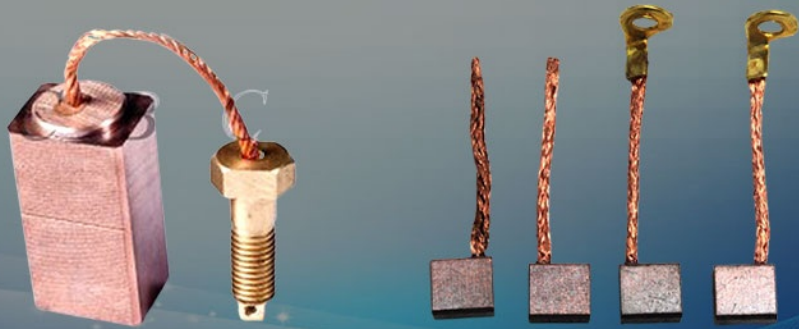

Carbon Brush
Quality Of Our Products,
Speaks On Our Behalf

6 x 12 x 20 Inch Carbon Brush Holder, Abrasive Pumice Brush Bedding Stone, Alternator Copper Carbon Brush, Automotive Carbon Brush, Brass Carbon Brush Holder, Carbon Brush, Carbon Brush For 400 KW DC Motor, Carbon Brush For Motors And Generators, Commutator Grinding Stone For Grinding Away Burrs And Irregularities, Cut Off Machine Carbon Brush, etc.

INDUSTRIAL BRUSH

EARTHING CARBON BRUSH

INDUSTRIAL CARBON BRUSHES

About Us

Carbon Brush Company Private Limited, known as CBC is an Indian company specialized in manufacturing carbon brushes. Our manufacturing experience spans 40 years, which has helped us to gain a lot of technical expertise. CBC works very closely with our customers to deliver products tailored to their needs. This has helped us to develop a strong customer base with manufacturers of original equipment. We have customers in every industry segment.